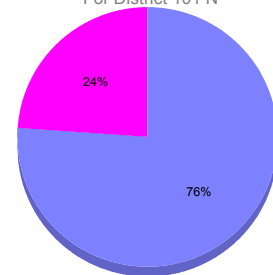

Goal, New, Dropped, Gain/Loss

Comparison of Membership Gain/Loss

Current Year Compared to the Previous Year

Gender Comparison 2010-2011

For District 101 N

Oct/Nov/Dec

■ Male ■ Female